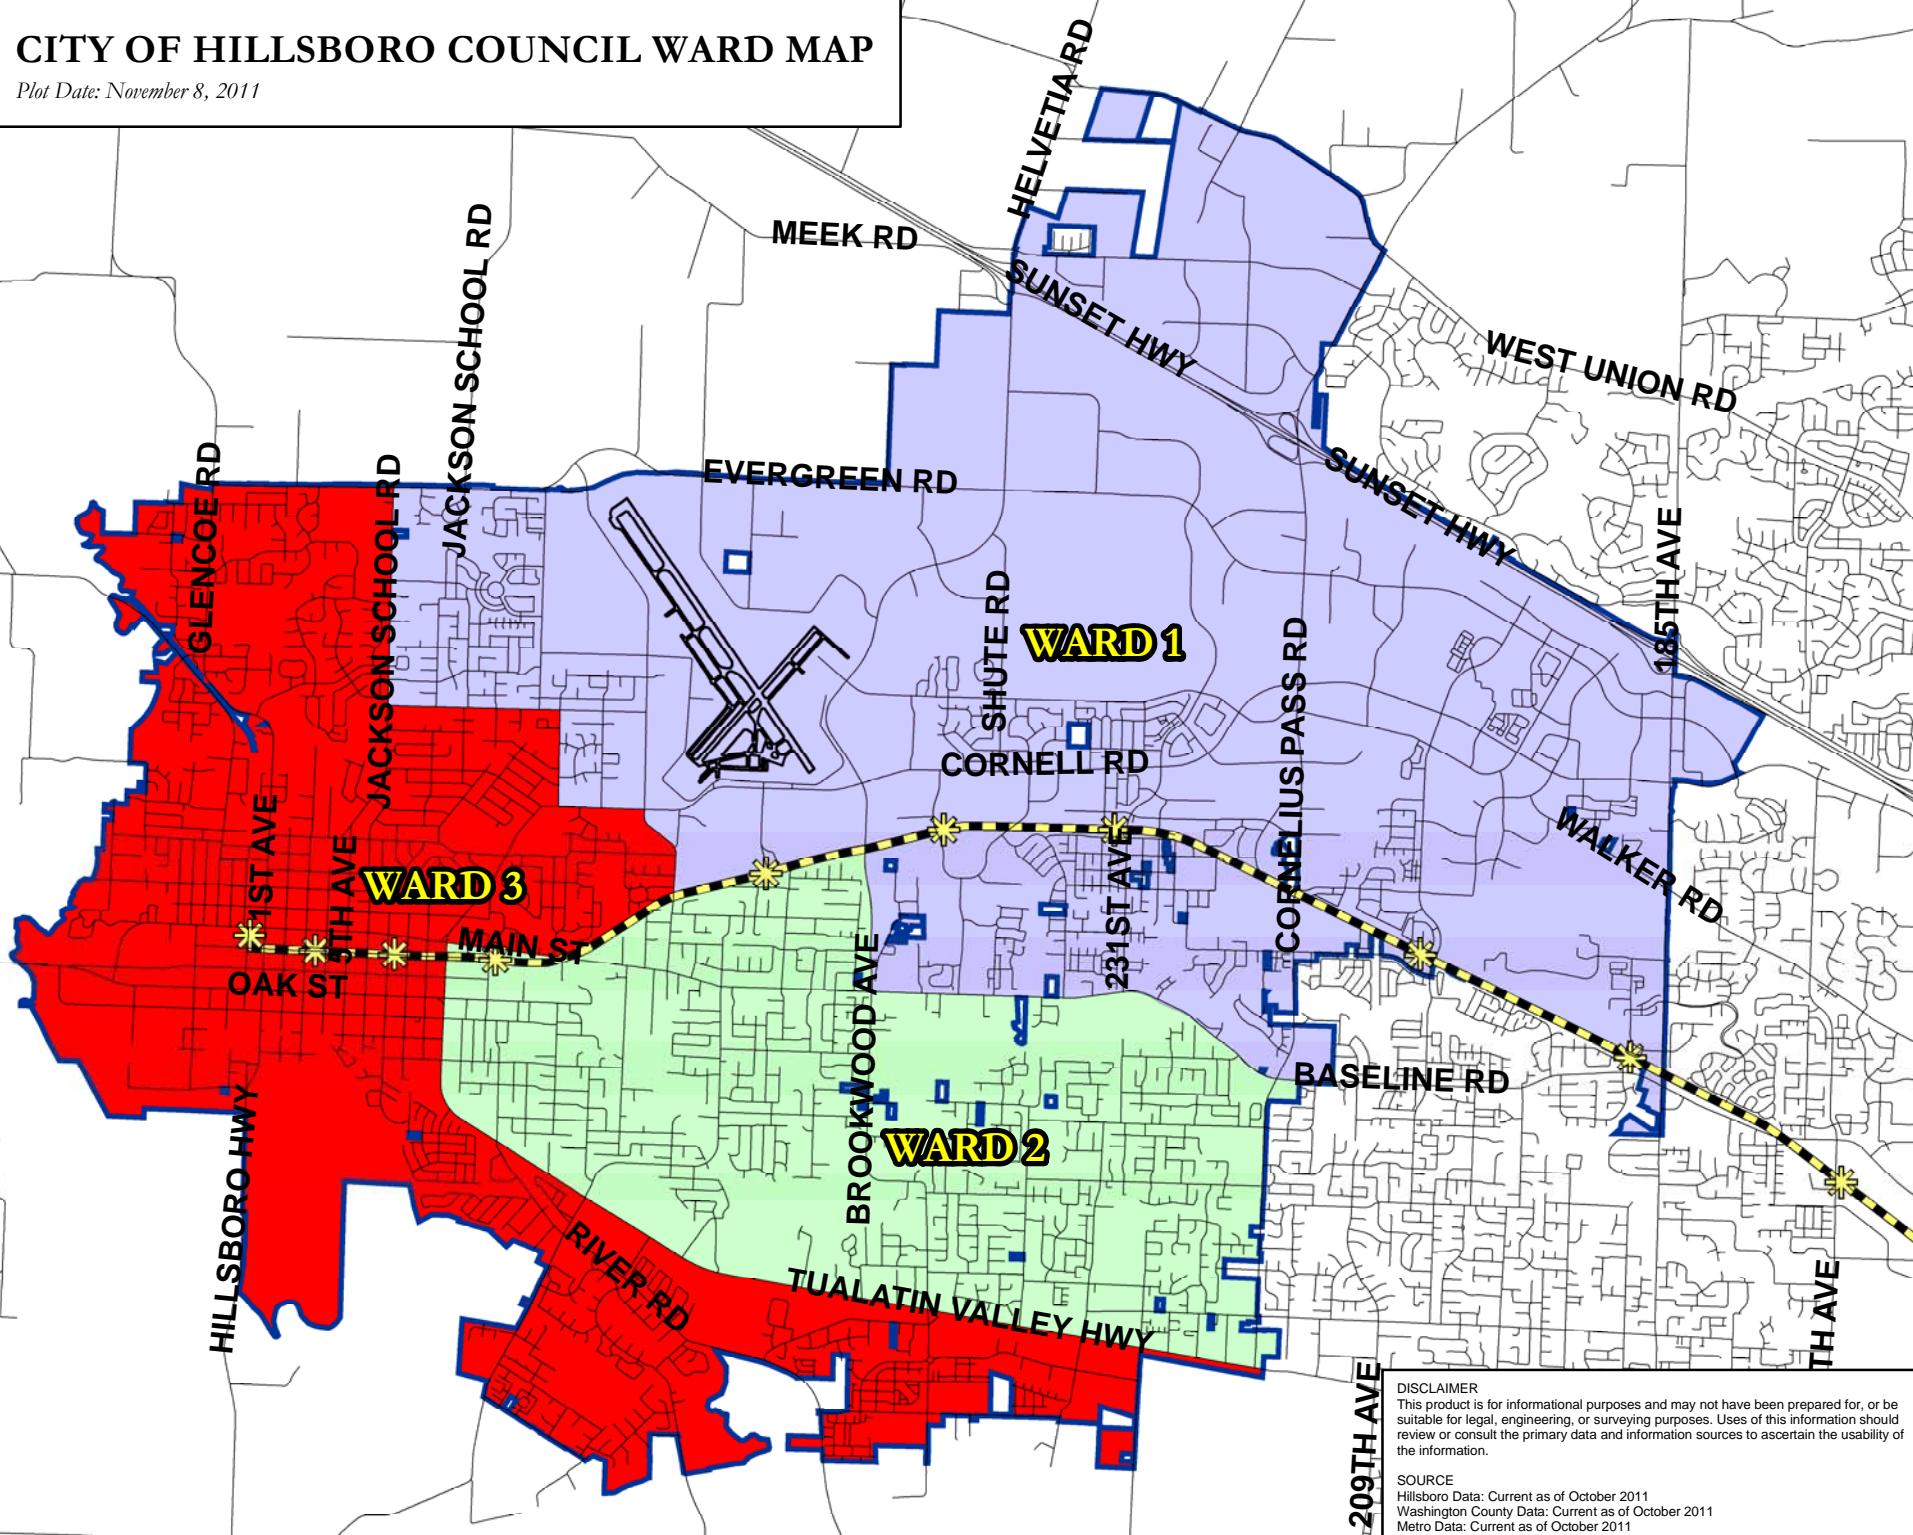

# CITY OF HILLSBORO COUNCIL WARD MAP

Plot Date: November 8, 2011

**DISCLAIMER**  
 This product is for informational purposes and may not have been prepared for, or be suitable for legal, engineering, or surveying purposes. Uses of this information should review or consult the primary data and information sources to ascertain the usability of the information.

**SOURCE**  
 Hillsboro Data: Current as of October 2011  
 Washington County Data: Current as of October 2011  
 Metro Data: Current as of October 2011